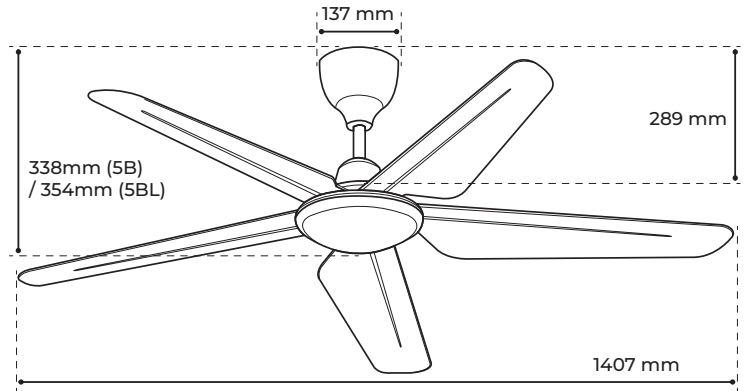

SPECIFICATION

Fan Size	56"
Voltage	220-240V / 50Hz
Max Fan Power	40W
Max Light Power	MAX 22W LED
Max Speed (RPM)	210 +/- 10%
Nett Weight	4.3KG
Gross Weight	5.7KG

RCF-KAZEN56-5BL-HP/RO

RCP: (WM) RM479 | (EM) RM499