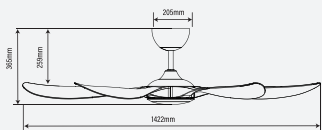

RCF-AEROX56-5B/5BL