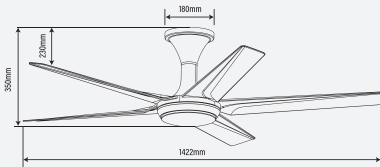

RCF-TRAPITO56-5B/5BL