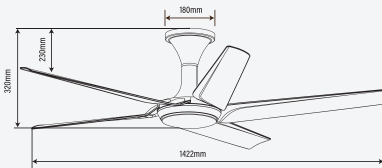

RCF-COLTELLO56-5B-MW

Colour: MATTE WHITE

RCP: WM RM569 | EM RM599

RCF-COLTELLO56-5B/5BL

Malaysia's Recognition

Suruhanjaya Tenaga Energy Commission

PRODUCT SPECIFICATION

Voltage	Max Fan Power	Speed Control	Max Air Delivery (CMM)/(CFM)± 10%	Max Speed (RPM) ± 10%	Max Light Power	Nett / Gross Weight
220-240V / 50Hz	45W	9 Forward + 9 Reverse	207 / 7,300	220±10%	22W	8.7kg / 10.3kg