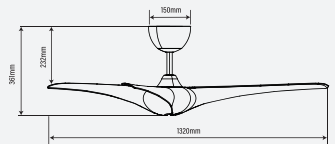

10 years warranty on powerful quiet motor

9F+9R SPEED RF REMOTE CONTROL (with 1,3,6 Hour(s) Timer Control)

Safety Steel Cable

Natural Wind

2 years warranty on receiver

AIRI 52" SERIES

RCF-AIRI52-3B

RCF-AIRI52-3B-CMB