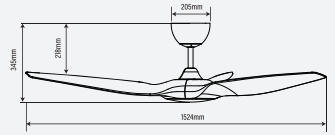

RCF-OSTRO60-3B