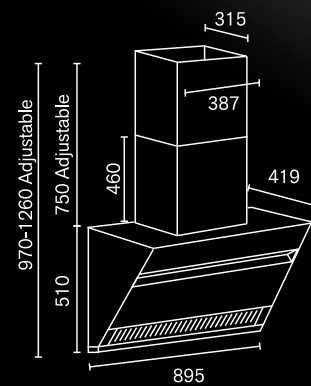

ASPIRA

RCH-ASPIRA-90SS

Type	Slanted-hood
Suction power	1,500 m³/hr
Control panel type	Sensor Touch
Extraction speed	2 + 1 (X-Boost)
Oil filter type	Ergonomic Baffle
Oil cup/trap	Yes (outer)
Charcoal filter	✓
Lamp	1 (LED)
Delay timer	✓
Product Dimension (W x D x H mm)	895 x 419 x 970-1260

1500m³/hr
Suction
Power

2+1
Extraction
Speed

1 (LED)
Lamp

Recirculation

X-Boost

Smart
Sensor

Dual Suction

DC-18
Ducting

YOUR ULTIMATE CHOICE OF
PERFECT COOKER HOOD

PRODUCT FEATURED: RCH-ASPIRA-90SS

AUTHORISED DEALER

rubine.com.my

FIAMMA TRADING SDN BHD 330476-P (A member of Fiamma Holdings Berhad)

2-1, Wisma Fiamma, No.20, Jalan 7A/62A, Bandar Manjalara, 52200 Kuala Lumpur.

rubinemalaysia

03-6286 9000