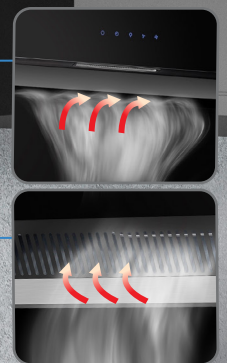

ASPIRA

RCH-ASPIRA-90SS

Rubine™
ITALIA

REDEFINE THE WAY OF LIFE

EXCELLENT EXTRACTION SYSTEM WITH
DUAL SUCTION TECHNOLOGY

DUAL SUCTION
CHAMBER
FOR EXCELLENT &
COMPLETE
EXTRACTION

DUAL SUCTION

SMART SENSOR

The new hood comes with dual suction zones for quicker and more powerful extraction.

With a wave of your palm, you can turn on/off the hood without having to touch the control panel.