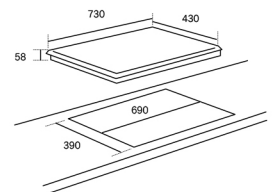

### REKKA

RIH-REKKA44-BL

Type / Series	Induction - Horizontal
Energy Power Level (kW)	L: 2.2 (X-Boost) R: 2.2 (X-Boost)
Power Level	9
Surface Material	Vitro-Ceramic Glass
Timer	✓
Safety Lock	✓
Product Dimension (WxDmm)	730 x 430
Cut-out Dimension (WxDmm)	690 x 390

### ROSSE

RCE-ROSSE42-BL

Type / Series	Ceramic - Horizontal
Energy Power Level (kW)	L: 2.0 R: 2.2 (X-Boost)
Power Level	9
Surface Material	Vitro-Ceramic Glass
Timer	✓
Safety Lock	✓
Product Dimension (WxDmm)	730 x 430
Cut-out Dimension (WxDmm)	690 x 390