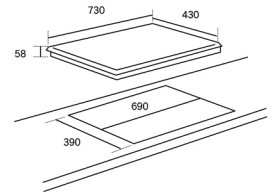

### RIVOLI

RCH-RIVOLI57-BL

Type / Series	Hybrid - Horizontal
Energy Power Level (kW)	L: 2.0 (X-Boost) M: 1.7 (X-Boost) R: 2.0
Power Level	9
Surface Material	Vitro-Ceramic Glass
Timer	✓
Safety Lock	✓
Product Dimension (WxDmm)	760 x 430
Cut-out Dimension (WxDmm)	710 x 410

### RENZO

RCH-RENZO42-BL

Type / Series	Hybrid - Horizontal
Energy Power Level (kW)	L: 2.2 (X-Boost) R: 2.0
Power Level	9
Surface Material	Vitro-Ceramic Glass
Timer	✓
Safety Lock	✓
Product Dimension (WxDmm)	730 x 430
Cut-out Dimension (WxDmm)	690 x 390

### REKKA

RIH-REKKA44-BL

Type / Series	Induction - Horizontal
Energy Power Level (kW)	L: 2.2 (X-Boost) R: 2.2 (X-Boost)
Power Level	9
Surface Material	Vitro-Ceramic Glass
Timer	✓
Safety Lock	✓
Product Dimension (WxDmm)	730 x 430
Cut-out Dimension (WxDmm)	690 x 390

### ROSSE

RCE-ROSSE42-BL

Type / Series	Ceramic - Horizontal
Energy Power Level (kW)	L: 2.0 R: 2.2 (X-Boost)
Power Level	9
Surface Material	Vitro-Ceramic Glass
Timer	✓
Safety Lock	✓
Product Dimension (WxDmm)	730 x 430
Cut-out Dimension (WxDmm)	690 x 390