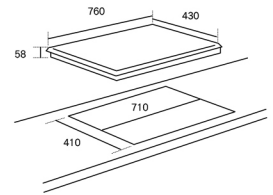

### RIVOLI

RCH-RIVOLI57-BL

Type / Series	Hybrid - Horizontal
Energy Power Level (kW)	L: 2.0 (X-Boost) M: 1.7 (X-Boost) R: 2.0
Power Level	9
Surface Material	Vitro-Ceramic Glass
Timer	✓
Safety Lock	✓
Product Dimension (WxDmm)	760 x 430
Cut-out Dimension (WxDmm)	710 x 410