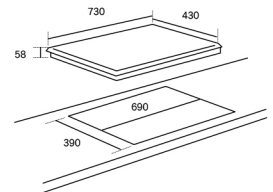

### RIVOLI

RCH-RIVOLI57-BL

Type / Series	Hybrid - Horizontal
Energy Power Level (kW)	L: 2.0 (X-Boost) M: 1.7 (X-Boost) R: 2.0
Power Level	9
Surface Material	Vitro-Ceramic Glass
Timer	✓
Safety Lock	✓
Product Dimension (WxDmm)	760 x 430
Cut-out Dimension (WxDmm)	710 x 410

### RENZO

RCH-RENZO42-BL

Type / Series	Hybrid - Horizontal
Energy Power Level (kW)	L: 2.2 (X-Boost) R: 2.0
Power Level	9
Surface Material	Vitro-Ceramic Glass
Timer	✓
Safety Lock	✓
Product Dimension (WxDmm)	730 x 430
Cut-out Dimension (WxDmm)	690 x 390