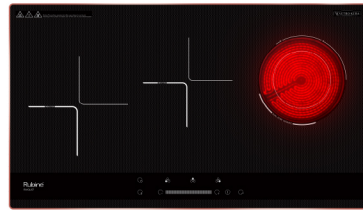

BUILT-IN HYBRID HOB

RIVOLI

RCH-RIVOLI57-BL

Type / Series	Hybrid - Horizontal
Energy Power Level (kW)	L: 2.0 (X-Boost) M: 1.7 (X-Boost) R: 2.0
Power Level	9
Surface Material	Vitro-Ceramic Glass
Timer	✓
Safety Lock	✓
Product Dimension (WxDmm)	760 x 430
Cut-out Dimension (WxDmm)	710 x 410