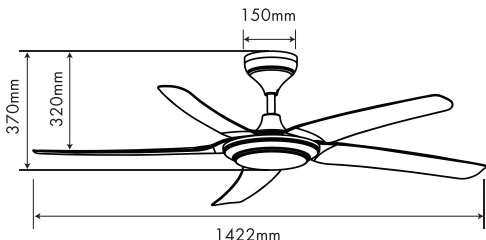

7 years warranty on powerful quiet motor

2 years warranty on receiver

Malaysia's Recognition

Suruhanjaya Tenaga Energy Commission

56" ACF-BEATA56-5BL/5B

Voltage	220-240V / 50Hz	Max Air Delivery (CMM)/(CFM)±10%	220 / 7800
Max Fan Power	45W	Nett Weight	8.7 kg
Max Light Power	22W	Gross Weight	10.3 kg
Max Speed (RPM)	230±10%		

DC motor specially crafted for durability & performance

LAST MEMORY
Resumes fan speed when the fan was last stopped

SLEEP MODE
Auto reduce and maintain at speed 2 after 1 hour from initial speed

Aerodynamic ABS blade design

9F+9R SPEED RF REMOTE CONTROL (with 1,3,6 Hour(s) Timer Control)

Tri-color 24W LED
● (WW) 3000K
● (DL) 4500K
● (CW) 6000K

Safety Steel Cable

Natural Wind

*All product specification and prices are subjected to change without prior notice.

FIAMMA TRADING SDN BHD 330476-P (A member of Fiamma Holdings Berhad)

2-1, Wisma Fiamma, No.20, Jalan 7A/62A, Bandar Manjalara, 52200 Kuala Lumpur.

03-6279 8899

www.rubine.com.my

rubinemalaysia

AUTHORIZED DEALER