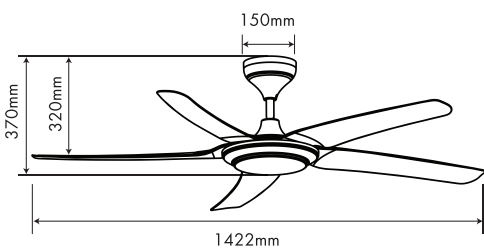

AVENS 56"

ACF-AVENS56-5BL-MB

Colour: MATTE BLACK

RCP: WM RM316 | EM RM333

22W TRI-COLOUR LED

☐ Warm White (WW)
☐ Cool White (CW)
☐ Daylight (DL)

ACF-AVENS56-5BL-MW

Colour: MATTE WHITE

RCP: WM RM316 | EM RM333

22W TRI-COLOUR LED

☐ Warm White (WW)
☐ Cool White (CW)
☐ Daylight (DL)

ACF-AVENS56-5B-MB

Colour: MATTE BLACK

RCP: WM RM281 | EM RM296

ACF-AVENS56-5B-MW

Colour: MATTE WHITE

RCP: WM RM281 | EM RM296

7 years warranty on powerful quiet motor

2 years warranty on receiver

Malaysia's Recognition

Suruhanjaya Tenaga Energy Commission

56" ACF-AVENS56-5BL/5B

Voltage	220-240V / 50Hz	Max Air Delivery (CMM)/(CFM)±10%	220 / 7800
Max Fan Power	45W	Nett Weight	8.7 kg
Max Light Power	22W	Gross Weight	10.3 kg
Max Speed (RPM)	220±10%		

DC motor specially crafted for durability & performance

LAST MEMORY
Resumes fan speed when the fan was last stopped

SLEEP MODE
Auto reduce and maintain at speed 2 after 1 hour from initial speed

Aerodynamic ABS blade design

9F+9R SPEED RF REMOTE CONTROL (with 1,3,6 Hour(s) Timer Control)

Tri-color 24W LED
☐ (WW) 3000K
☐ (DL) 4500K
☐ (CW) 6000K

Safety Steel Cable

Natural Wind