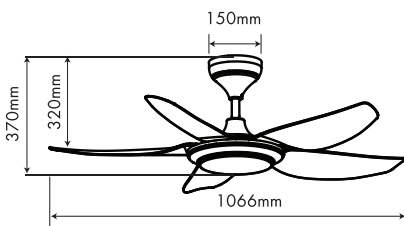

7 years warranty on powerful quiet motor

2 years warranty on receiver

Malaysia's Recognition

Suruhanjaya Tenaga Energy Commission

42" ACF-AVENS42-5BL/5B

Voltage	220-240V / 50Hz	Max Air Delivery (CMM)/(CFM)±10%	195 / 6800
Max Fan Power	45W	Nett Weight	8.2 kg
Max Light Power	22W	Gross Weight	9.8 kg
Max Speed (RPM)	245±10%		

DC motor specially crafted for durability & performance

LAST MEMORY
Resumes fan speed when the fan was last stopped

SLEEP MODE
Auto reduce and maintain at speed 2 after 1 hour from initial speed

Aerodynamic ABS blade design

9F+9R SPEED RF REMOTE CONTROL (with 1,3,6 Hour(s) Timer Control)

Tri-color 24W LED
● (WW) 3000K
● (DL) 4500K
● (CW) 6000K

Safety Steel Cable

Natural Wind