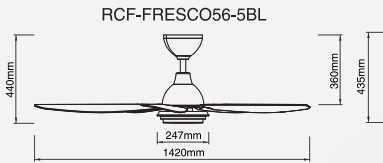

RCP: WM RM619 | EM RM652

Malaysia's Recognition

Suruhanjaya Tenaga
Energy Commission

Voltage	Max Fan Power	Speed Control	Max Air Delivery (CMM)/(CFM) ± 10%	Max Speed (RPM) ± 10%	Max Light Power	Nett / Gross Weight
240V	55W	6 Forward + 6 Reverse	240 / 8500	205	24W	7.3 kg / 8.5 kg