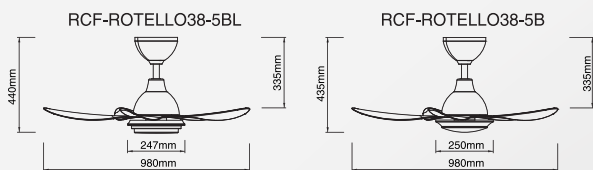

Malaysia's Recognition

Voltage	Max Fan Power	Speed Control	Max Air Delivery (CMM)/(CFM) ± 10%	Max Speed (RPM) ± 10%	Max Light Power	Nett / Gross Weight
240V	40W	6 Forward + 6 Reverse	167 / 5890	270	24W	5.9 kg / 7.1 kg

DC motor specially crafted for durability & performance

LAST MEMORY
Resumes fan speed when the fan was last stopped

SLEEP MODE
Auto reduce and maintain at speed 2 after 1 hour from initial speed

Aerodynamic ABS blade design

10 years warranty on powerful quiet motor

6F+6R speed RF remote control

Tri-color 24W LED with stepless dimmer
☐ (WW) 3000K ☐ (CW) 4500K ☐ (DL) 6000K

Safety Steel Cable

2 years warranty on receiver