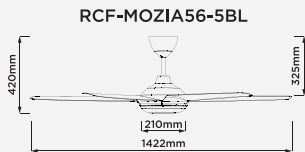

RCF-MOZIA56-5B-MB

Colour: MATTE BLACK

RCP: WM RM494 | EM RM520

Malaysia's Recognition

Suruhanjaya Tenaga Energy Commission

Spec	Voltage	Max Fan Power	Speed Control	Max Air Delivery (CMM)/(CFM) ± 10%	Max Speed (RPM) ± 10%	Max Light Power	Nett / Gross Weight
56"	240V	36W	8 Forward + 8 Reverse	204 / 7200	220	22W	5.4kg / 6.4kg