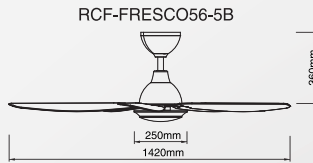

RCP: WM RM619 | EM RM652

Malaysia's Recognition

Suruhanjaya Tenaga
Energy Commission

Voltage	Max Fan Power	Speed Control	Max Air Delivery (CMM)/(CFM) ± 10%	Max Speed (RPM) ± 10%	Max Light Power	Nett / Gross Weight
240V	55W	6 Forward + 6 Reverse	240 / 8500	205	24W	7.3 kg / 8.5 kg