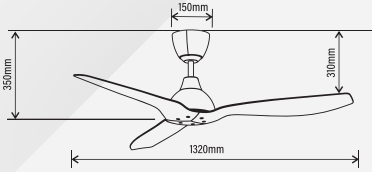

RCF-ACCADIA-3B 52"