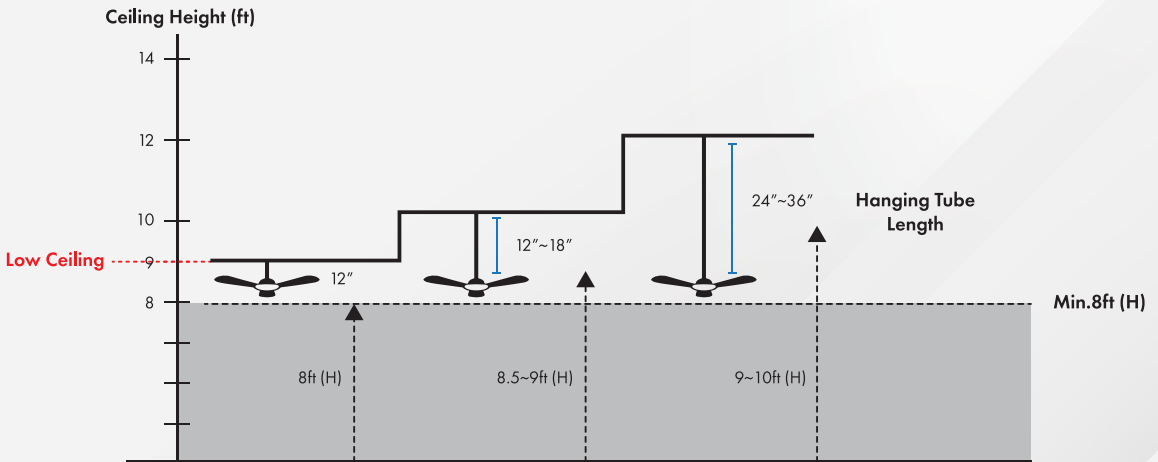

CEILING FAN'S HANGING TUBE LENGTH RECOMMENDED INSTALLATION GUIDE

*All product specification and prices are subjected to change without prior notice.

FIAMMA TRADING SDN BHD 330476-P [A member of Fiamma Holdings Berhad]
2-1, Wisma Fiamma, No.20, Jalan 7A/62A, Bandar Manjalara,
52200 Kuala Lumpur.

03-6279 8899

www.rubine.com.my

rubinemalaysia

AUTHORIZED DEALER