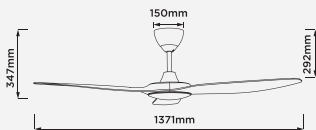

RCF-DRACO54-3B-TG

Colour: TITANIUM GREY

RCP: WM RM533 | EM RM561

RCF-DRACO54-3B

Malaysia's
Recognition

Sunrise Energy Tenaga
Energy Commission

Spec	Voltage	Max Fan Power	Speed Control	Max Air Delivery (CMM)/(CFM) ± 10%	Max Speed (RPM) ± 10%	Max Light Power	Nett / Gross Weight
54"	220V - 240V	40W	9 Forward + 9 Reverse	220 / 7800	270±10%	N/A	4,3kg/5,5kg