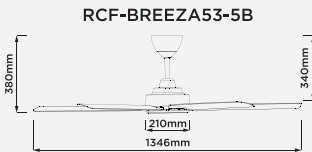

BREEZA SERIES

DC Ceiling Fan

TURBO SPEED

53" SERIES RCF-BREEZA53-5B-MT

Colour: MOCHA TIMBER
RCP: WM RM486 | EM RM512

RCF-BREEZA53-5B-MO

Colour: MOCHA
RCP: WM RM456 | EM RM480

41" SERIES RCF-BREEZA41-5B-MT

Colour: MOCHA TIMBER
RCP: WM RM486 | EM RM512

RCF-BREEZA41-5B-MO

Colour: MOCHA
RCP: WM RM456 | EM RM480

Malaysia's Recognition

Suruhanjaya Tenaga
Energy Commission

Spec	Voltage	Max Fan Power	Speed Control	Max Air Delivery (CMM)/(CFM) ± 10%	Max Speed (RPM) ± 10%	Max Light Power	Nett / Gross Weight
53"	240V	36W	8 Forward + 8 Reverse	213 / 7500	243	N/A	4.5kg / 5.5kg
41"	240V	30W	8 Forward + 8 Reverse	164 / 5800	284	N/A	4.2kg / 5.2kg

DC motor specially crafted for durability & performance

LAST MEMORY
Resumes fan speed when the fan was last stopped

SLEEP MODE
Auto reduce and maintain at speed 2 after 1 hour from initial speed

Aerodynamic ABS blade design

10 years warranty on powerful quiet motor

8F+8R speed RF remote control

Turbo Speed

Safety Steel Cable

2 years warranty on receiver