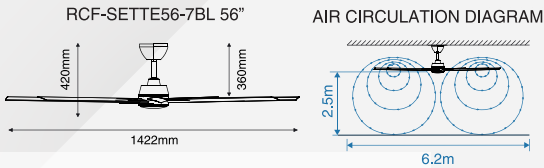

EXTRA AIR VOLUME
WIDER AIR FLOW

RCF-SETTE56-7BL-BLT

Colour: BLACK LIGHT TIMBER
RCP: WM RM876 | EM RM922

RCF-SETTE56-7BL-OB

Colour: OIL BRUSH
RCP: WM RM813 | EM RM856

Voltage	Max Fan Power	Speed Control	Max Air Delivery (CMM)/(CFM) ± 10%	Max Speed (RPM) ± 10%	Max Light Power	Nett / Gross Weight
240V	40W	6 Forward + 6 Reverse	260 / 9180	180	22W	6.8 Kg / 7.8 Kg