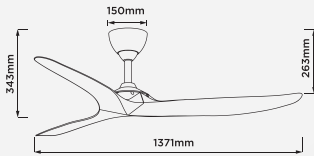

RCF-VELA54-3B

Malaysia's Recognition

Suruhanjaya Tenaga
Energy Commission

Spec	Voltage	Max Fan Power	Speed Control	Max Air Delivery (CMM)/(CFM) ± 10%	Max Speed (RPM) ± 10%	Max Light Power	Nett / Gross Weight
54"	220V - 240V	40W	9 Forward + 9 Reverse	220 / 7800	260±10%	N/A	4.3kg/5.3kg