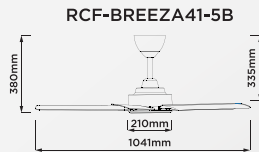

Malaysia's Recognition

Suruhanjaya Tenaga
Energy Commission