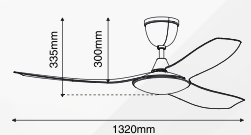

RCF-FABIO52-3B-MB

Colour: MATTE BLACK

RCP: WM RM529 | EM RM557

RCF-FABIO52-3B 52"

Malaysia's Recognition

Suruhanjaya Tenaga Energy Commission

Voltage	Max Fan Power	Speed Control	Max Air Delivery (CMM)/(CFM) ± 10%	Max Speed (RPM) ± 10%	Nett / Gross Weight
240V	38W	6 Forward + 6 Reverse	202 / 7130	240	5.6 Kg / 6.5 Kg