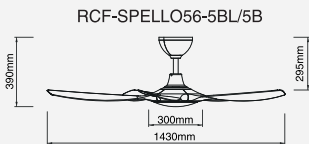

RCP: WM RM749 | EM RM788

Malaysia's Recognition

Suruhanjaya Tenaga
Energy Commission

Voltage	Max Fan Power	Speed Control	Max Air Delivery (CMM)/(CFM) ± 10%	Max Speed (RPM) ± 10%	Max Light Power	Nett / Gross Weight
240V	55W	6 Forward + 6 Reverse	260 / 9200	210	24W	9.5 kg / 10.7 kg