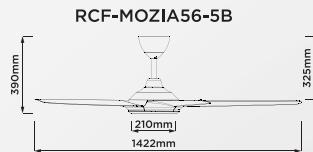

RCF-MOZIA56-5B-MB

Colour: MATTE BLACK

RCP: WM RM494 | EM RM520

Malaysia's Recognition

Suruhanjaya Tenaga Energy Commission

Spec	Voltage	Max Fan Power	Speed Control	Max Air Delivery (CMM)/(CFM) ± 10%	Max Speed (RPM) ± 10%	Max Light Power	Nett / Gross Weight
56"	240V	36W	8 Forward + 8 Reverse	204 / 7200	220	22W	5.4kg / 6.4kg