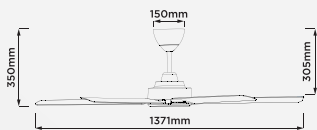

Malaysia's Recognition

Suruhanjaya Tenaga Energy Commission

Spec	Voltage	Max Fan Power	Speed Control	Max Air Delivery (CMM)/(CFM) ± 10%	Max Speed (RPM) ± 10%	Max Light Power	Nett / Gross Weight
54"	220V - 240V	40W	9 Forward + 9 Reverse	176 / 6200	240	24W	10,3kg / 13,7kg