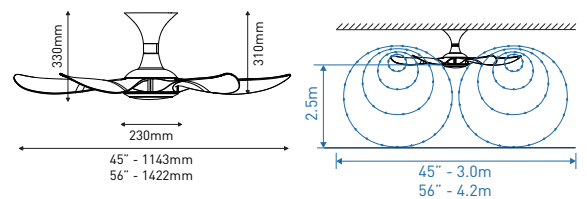

RAFFICA Series

56"

RCF-RAFFICA56-5BL-PW
(Pine Wood)

RCF-RAFFICA56-5BL-MW
(Matte White)

RCF-RAFFICA56-5BL-MB
(Matte Black)

45"

RCF-RAFFICA45-5BL-PW
(Pine Wood)

RCF-RAFFICA45/56-5BL 45"/56"

AIR CIRCULATION DIAGRAM

Spec.	Voltage	Max Fan Power	Speed Control	Max Air Delivery (CMM) +/- 10%	Max Speed (RPM) +/- 5%	Max Light Power	Nett / Gross Weight	RCP
56"	240V	45W	6 Forward + 6 Reverse	409	160	22W	10 Kg / 12.5 Kg	COLOR: MB / MW WM: RM 1383 EM: RM 1456 COLOR: PW WM: RM 1590 EM: RM 1674
45"	240V	45W		295	200	22W	9.7 Kg / 11.8 Kg	COLOR: PW WM: RM 1443 EM: RM 1519