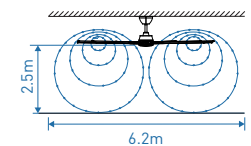

SETTE Series 56"

NEW 2020

RCF-SETTE56-7BL-BLT
(BLACK LIGHT TIMBER)

RCF-SETTE56-7BL-OB
(OIL BRUSH)

AIR CIRCULATION DIAGRAM

Voltage	Max Fan Power	Speed Control	Max Air Delivery (CMM) +/- 10%	Max Speed (RPM) +/- 5%	Max Light Power	Nett / Gross Weight	RCP
240V	40W	6 Forward + 6 Reverse	260	180	22W	6.8 Kg / 7.8 Kg	COLOR: BLT WM: RM 1171 EM: RM 1233 COLOR: OB WM: RM 1087 EM: RM 1144