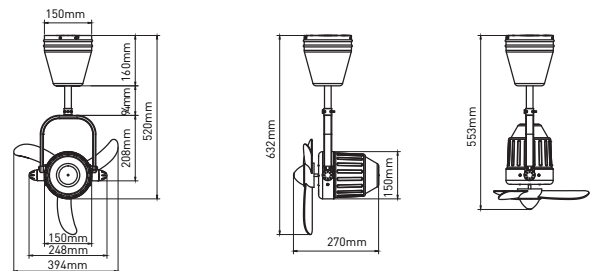

ROF-RAPIDO16-3B 16"

DC motor specially crafted for durability & performance

6-speed RF remote control with last memory & 1/3/6 hour(s) timer control

SLEEP MODE
Auto reduce and maintain at speed 2 after 1 hour from initial speed

10 years warranty on powerful quiet motor

2 years warranty on receiver

110° Oscillation

180° Adjustable Tilt

Aerodynamic ABS blade design

Safety Steel Cable

Malaysia's Recognition

rubine.com.my

FIAMMA TRADING SDN BHD 330476-P (A member of Fiamma Holdings Berhad)
2-1, Wisma Fiamma, No.20, Jalan 7A/62A, Bandar Manjalara, 52200 Kuala Lumpur.
Tel: 03-6279 8943

AUTHORIZED DEALER