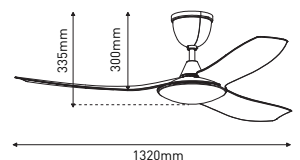

FABIO Series 52"

TURBO
SPEED

NEW 2020

RCF-FABIO52-3B-MB
(Matte Black)

RCF-FABIO52-3B-MW
(Matte White)

RCF-FABIO52-3B 52"

Voltage	Max Fan Power	Speed Control	Max Air Delivery (CMM) +/- 10%	Max Speed (RPM) +/- 5%	Nett/ Gross Weight	RCP
240V	38W	6 Forward + 6 Reverse	202	240	5.6 Kg / 6.5 Kg	COLOR: MB / MW WM: RM 697 EM: RM 734