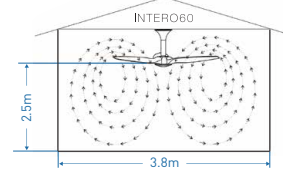

AIR CIRCULATION DIAGRAM

Voltage	Max Fan Power	Speed Control	Max Air Delivery (CMM) +/- 10%	Max Speed (RPM) +/- 5%	Max Light Power	Nett/ Gross Weight	RCP
240V	45W	6 Forward + 6 Reverse	453	180	22W	8.0 Kg / 10.3 Kg	COLOR: PW WM: RM 1590 EM: RM 1674