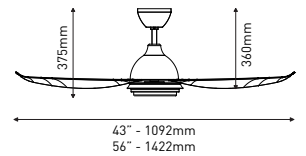

NEW 2020

56"

RCF-GAVIA56-3BL-BC
(Black Chesnut)

RCF-GAVIA56-3BL-MB
(Matte Black)

43"

RCF-GAVIA43-3BL-MB
(Matte Black)

RCF-GAVIA43-3BL-BC
(Black Chesnut)

RCF-GAVIA43/56-3BL 43"/56"

Spec.	Voltage	Max Fan Power	Speed Control	Max Air Delivery (CMM) +/- 10%	Max Speed (RPM) +/- 5%	Max Light Power	Nett / Gross Weight	RCP
56"	240V	42W	6 Forward + 6 Reverse	260	220	22W	6.1 Kg / 7.0 Kg	COLOR: BC WM: RM 951 EM: RM 1002
43"	240V	33W		167	298	22W	5.6 Kg / 6.5 Kg	COLOR: MB WM: RM 919 EM: RM 967