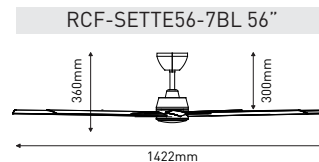

SETTE Series 56"

NEW 2020

RCF-SETTE56-7BL-BLT
(BLACK LIGHT TIMBER)

RCF-SETTE56-7BL-OB
(OIL BRUSH)

AIR CIRCULATION DIAGRAM

Voltage	Max Fan Power	Speed Control	Max Air Delivery (CMM) +/- 10%	Max Speed (RPM) +/- 5%	Max Light Power	Nett / Gross Weight	RCP
240V	40W	6 Forward + 6 Reverse	260	180	22W	6.8 Kg / 7.8 Kg	COLOR: BLT WM: RM 1171 EM: RM 1233 COLOR: OB WM: RM 1087 EM: RM 1144