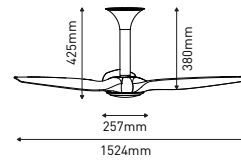

AIR CIRCULATION DIAGRAM

Voltage	Max Fan Power	Speed Control	Max Air Delivery (CMM) +/- 10%	Max Speed (RPM) +/- 5%	Max Light Power	Nett/ Gross Weight	RCP
240V	45W	6 Forward + 6 Reverse	453	180	22W	8.0 Kg / 10.3 Kg	COLOR: PW WM: RM 1590 EM: RM 1674