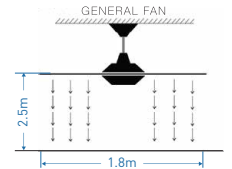

AIR CIRCULATION DIAGRAM

Voltage	Max Fan Power	Speed Control	Max Air Delivery (CMM) +/- 10%	Max Speed (RPM) +/- 5%	Max Light Power	Nett/ Gross Weight	RCP
240V	45W	6 Forward + 6 Reverse	453	180	22W	8.0 Kg / 10.3 Kg	COLOR: PW WM: RM 1590 EM: RM 1674